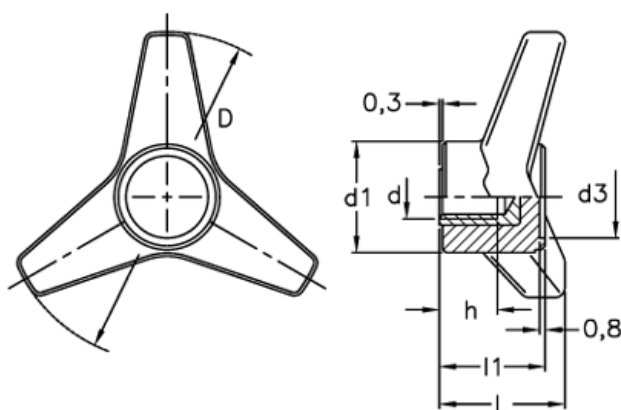

Article number: 2302065676  
 Description: E+G Three-arm knob  
 VB.639/80 B-M12

## Measures

$$C[N \cdot m] = F[N] \cdot b[m] \quad L[J] = P[N] \cdot h[m]$$

C (N m) = 80

D = 80

d1 = 32

d3 = 21

d 6H = M12

h = 17

L = 35

L(J) = 6

l1 = 30