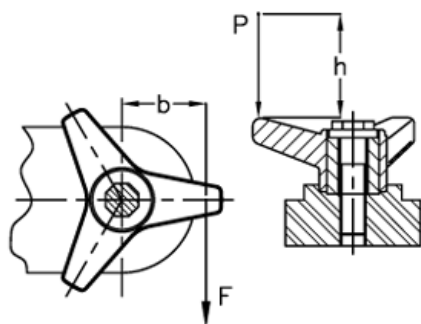

Article number: 2302065676  
 Description: E+G Three-arm knob  
 VB.639/80 B-M12

## Measures

$$C[N \cdot m] = F[N] \cdot b[m] \quad L[J] = P[N] \cdot h[m]$$

C (N m) = 80

D = 80

d1 = 32

d3 = 21

d 6H = M12

h = 17